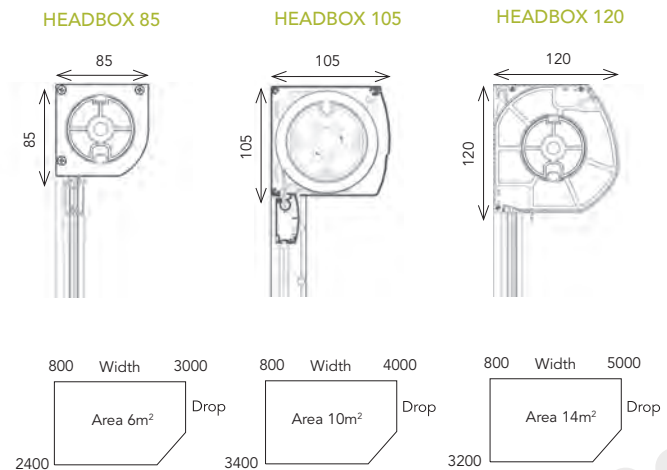

## Headbox Sizes & Size Limits

Protective slimline headbox that blends with any application

Please contact issey to discuss your needs further or to arrange a measure and quote.

Freecall 1800 070 000 • [www.issey.com.au](http://www.issey.com.au) • [sales@issey.com.au](mailto:sales@issey.com.au)